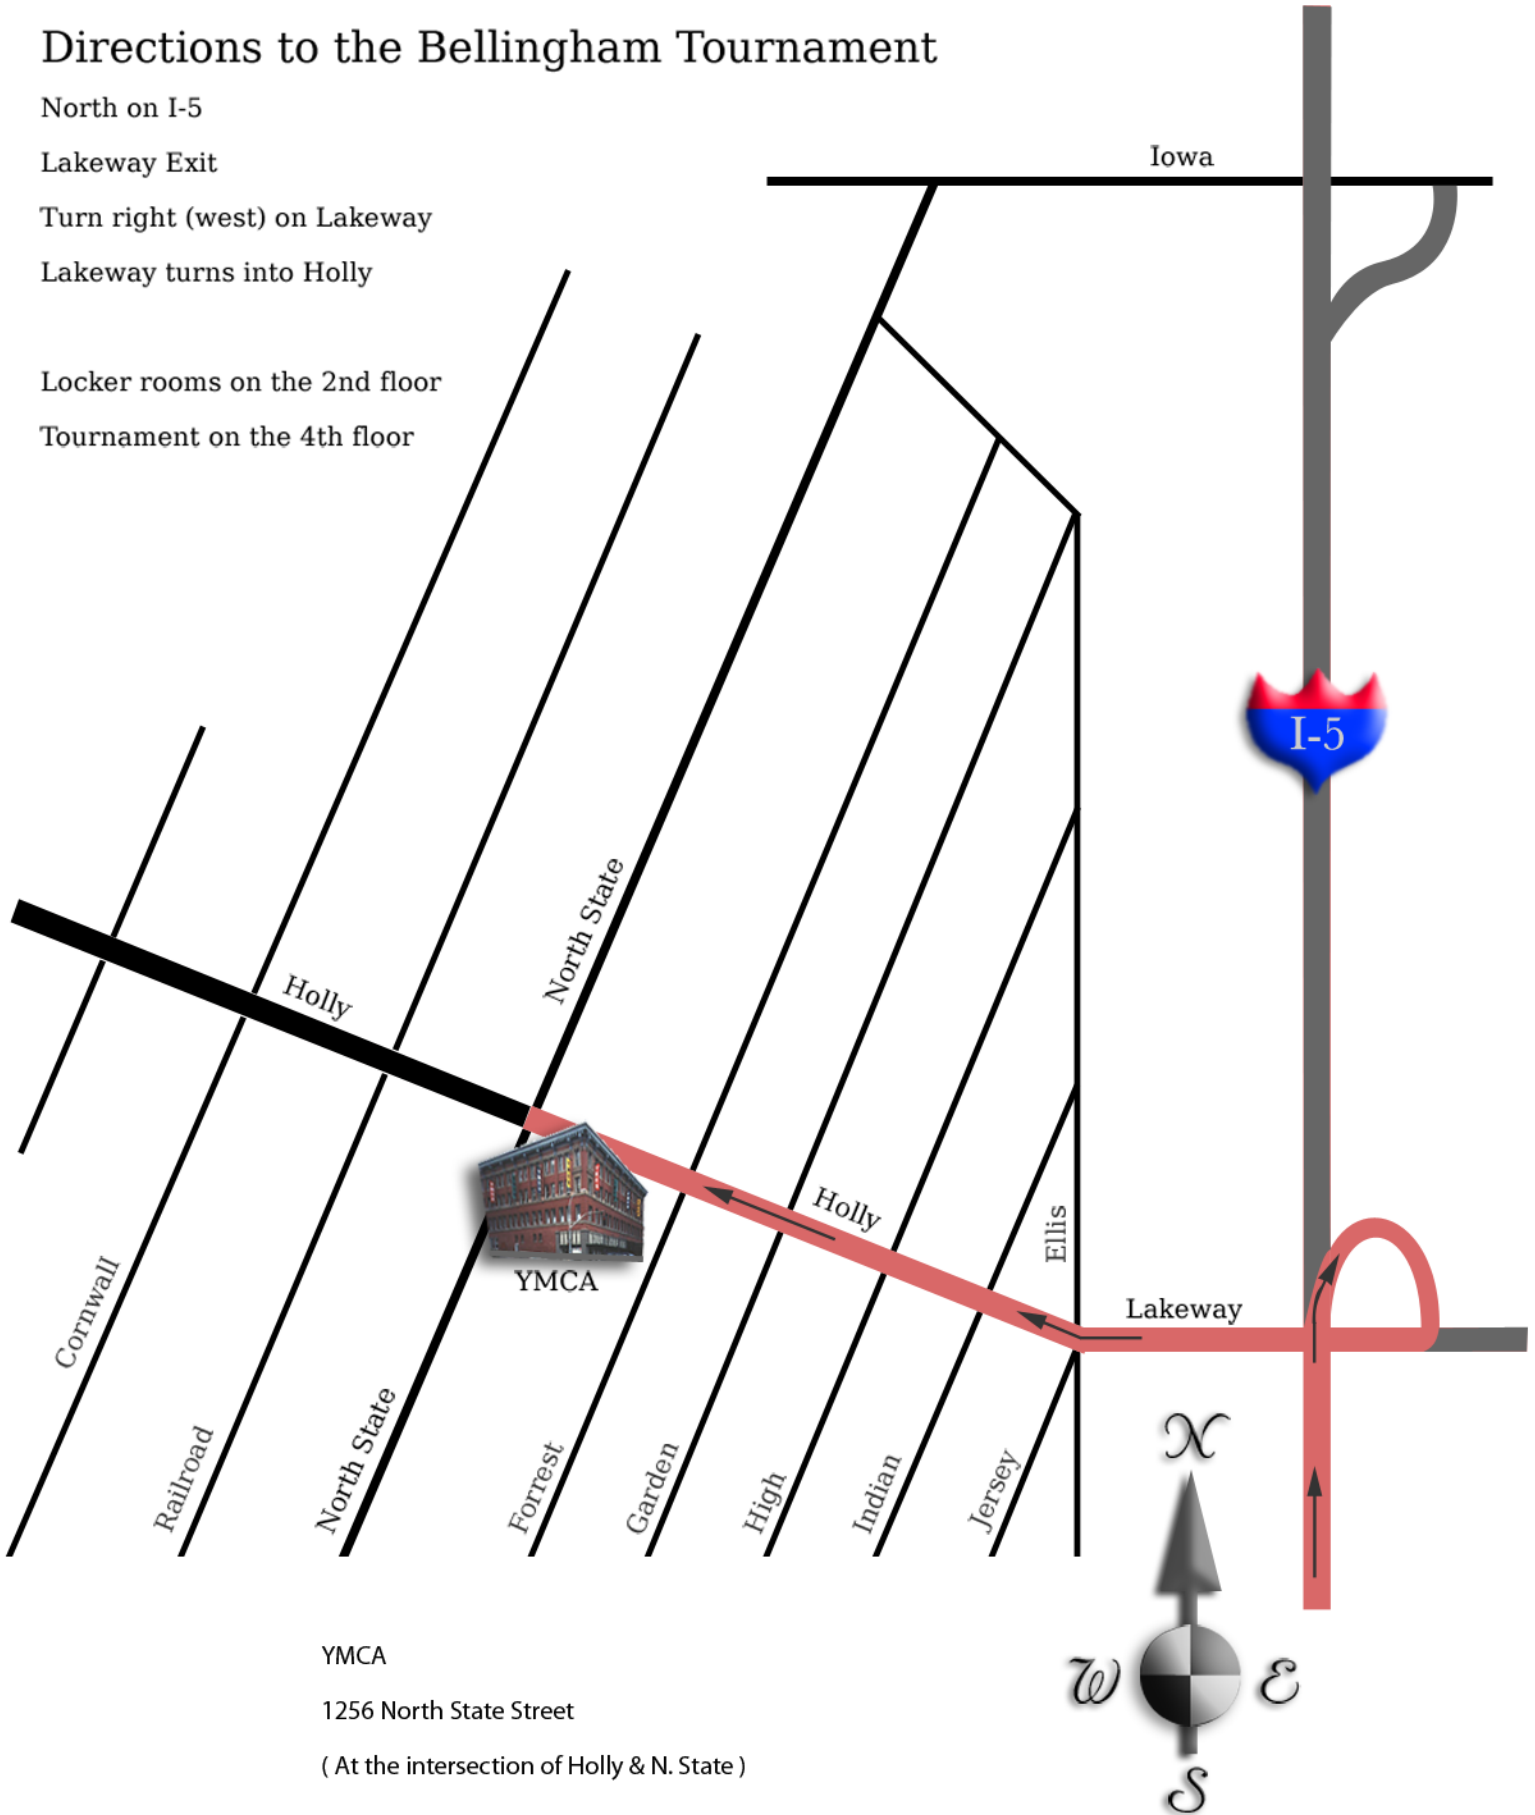

Directions to the Bellingham Tournament

North on I-5

Lakeway Exit

Turn right (west) on Lakeway

Lakeway turns into Holly

Locker rooms on the 2nd floor

Tournament on the 4th floor

YMCA

1256 North State Street

(At the intersection of Holly & N. State)